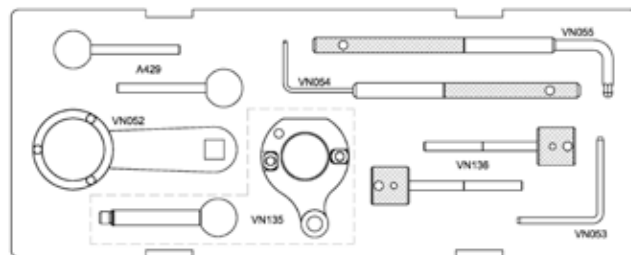

1461/C30G

014610210

1.9-2.0 TDI

1461/C30G			CODE
	A3, A3 Cabrio, A3 Saloon, A3 Sportback, A4, A4 Allroad, A5 Coupe/Cabriolet, A5 Sportback, A6, Q5, TT	1.6TDI CR, 2.0TDI CR, 2.0TDI CR Ultra	CRKB, CRLB, CRLC, CUNA, CLHA, CRBC, CRBD, CRFA, CRFC, CNHA, CNHC, CSUA, CSUB
	Leon, Leon ST	1.6TDI CR, 1.6TDI CR Ecomotive, 2.0TDI CR	CLHA, CLHB, CRKB, CKFB, CKFC, CRMB, CRVA, CRVC, CUNA, CUPA, CRBC, CRLB
	Octavia III	1.6TDI CR, 1.6TDI CR GreenLine, 2.0RS TDI CR, 2.0TDI CR, 2.0vRS TDI CR	CLHA, CLHB, CRKB, CUPA, CKFB, CKFC, CRVC
	GOLF Sv/Sportsvan, Golf VII, Golf VII Estate, Golf VII Wagon, Polo	1.6TDI CR, 1.6TDI CR BlueMotion, 2.0GTD CR, 2.0TDI CR, 1.6TDI CR BlueMotion, 1.6TDI CR BlueMotion Technology	CRKA, CRKB, CRLB, CRVA, CLHA, CLHB, CKFC, CRMB, CUNA, CRBC, CUSA, CUSB, CUTA, CUPA, CKFB, CRVC