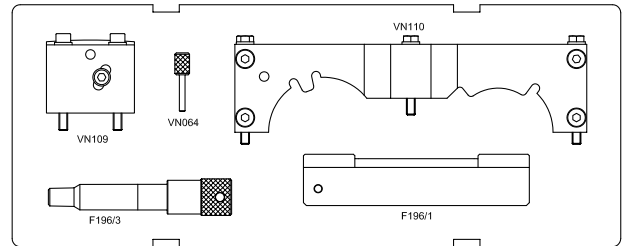

1461/C23B

014610203

1.0-1.2-1.4 ecoflex

1461/C23B			CODE
	Corsa, Astra, Meriva, Zafira	1.0-1.2 1.4 ecoFLEX	A10XEP, A12XEL, A12XER, LUJ/A14NET, LUJ/A14NEL, LUH/A14NEL, LDD/A14XER, LDD/A14XEL
	Aveo	1.2-1.4	LWD/A12XEL, LDC/A12XER, L2Q/A12XEL, LDD/A14XER, LDD/A14XEL

1461/C5G

014610052