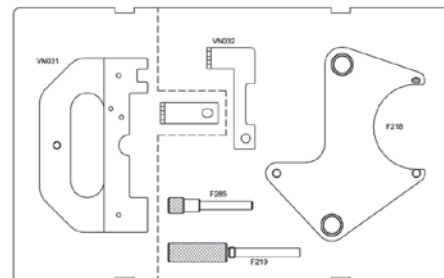

1461/C7B

014610071

1.4-1.6-1.8-2.0 16V

1461/C7B

CODE

Clio	1.4 16v 2.6 16v	D4F 702, D4F 704, D4F 706, D4F 708, D4F 712, D4F 714, D4F 716, D4F 722, D4F 728, D4F 730, D4FT 782 K4J 730, K4J 732, K4J 740, K4J 780, K4J 714, K4J 750, K4J 770, K4J 780, K7J 710, K4J 700, K4J 710, K4J 711, K4J 712, K4J 713, K4J 715, K4M 710, K4M 711, K4M 714, K4M 716, K4M 718, K4M 760, K4M 761, K4M 766, K4M 782, K4M 800, K4M 801, K4M 824, K4M 848, K4M 854, K4M 858, K4M 700, K4M 708, K4M 720/4, K4M 730, K4M 732, K4M 734, K4M 740, K4M 742, K4M 743, K4M 744, K4M 745, K4M 746, K4M 748, K4M 752, K4M 753, K4M 790, K4M 791, K4M 792, K4M 794, K4M 802, K4M 804, K4M 812, K4M 813, K7M 710, K7M 744, K7M 745, K7M 850, F4P 720, F4P 722, F4P 770, F4P 771, F4P 772, F4P 773, F4P 774, F4P 775, F3R 751, F3R 750, F3R 791, F3R 796, F3R 797, F3R 798, F4R 712, F4R 713, F4R 714, F4R 715, F4R 720, F4R 721, F4R 730, F4R 732, F4R 744, F4R 770, F4R 771, F4R 790, F4R 791, F4R 792, F4R 820, F4R 830, F4RT 774, F4RT 776, F4RT 794, F4RT 795, F4RT 796, F4RT 797, F4RT 870, F4RT 874, F4R 740, F4R 741, F4RT 764, F4RT 765, F4RT 786, F4RT 787, F4RT 810, F4RT 811
Clio sport	1.4 - 1.6 16v 2.0 16v	
Megane	1.4 - 1.6 16v 2.0 16v	
Scénic	1.4 - 1.6 16v 2.0 16v	
Laguna	1.6 16v 1.8 16v 2.0 16v	
Espace	2.0 16v