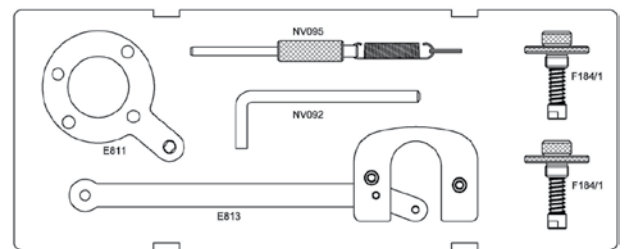

1.3 Multijet

1461/C5G			CODE
	Punto, Panda, Idea, Doblo, Stilo, Linea, Strada pick-up	1.3 JTD Multi-jet; 1.3D Multijet 75; 1.3D Multijet 95; 1.3D JTD/Multijet 70; 1.3D Multijet 70; 1.3D Multijet 85; 1.3D Multijet 90; 1.3D Multijet 95, 1.3 TDCi; 1.3 CDTi	188A9.000, 199A3.000, 199B1.000, 199A2.000, 169A1.000, 199A9.000, 188A8.000, 199B2.000, 223A9.000, 169A1.000 (FD4) / BAAA/B, Z13DT, Z13DTH, Z13DTJ
	Ypsilon, Musa		
	Astra, Corsa, Agila, Meriva, Combo Tour		
	Ignis, Swift, Vagon R+		
	Ka