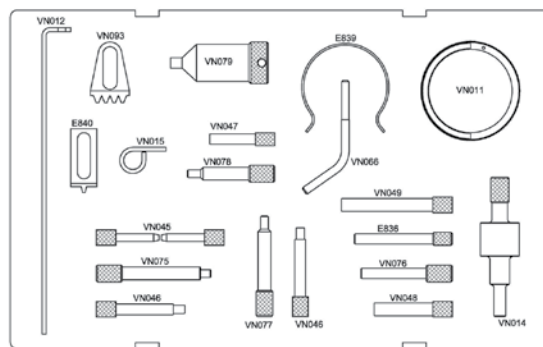

1461/C6B

014610061

1.0 - 1.1 - 1.4 - 1.6 - 1.6 16V - 1.6 Gti - 1.6 18V

1.8 - 1.8 16V - 1.9 - 2.0 - 2.0 16V - 2.0T - 2.0 Hpi - 2.2 16V

1461/C6B

CODE

Xsara, Picasso, C4, C5, C8, Jumpy, Dispatch

206, 206CC, 307, 307CC, 406, 407, 607, 806, 807, Expert

1.0, 1.1,
1.4, 1.6,
1.6 16v,
1.6 GTi,
1.6 18v,
1.8,
1.8 16v,
1.9, 2.0,
2.0 16v,
2.0T,
2.0 Hpi,
2.2 16v

TU9M (CDY), TU9M (CDZ), TU1M (HDZ), TU3 (K1A), TU3, 2/K (K2D), TU3A (K1G), TU3ACLC (K1D), TU3ATN (K1G), TU3CP (KAY), TU3F2 (K2D), TU3FJ2 (K6B), TU3FJ2 (KFZ), TU3JP (KFW), TU3JP (KFX), TU3JP/IFL4 (KFX), TU3JP/L3 (KFX), TU3M (KDX), TU3M (KDY), TU3M (KDY/Z), TU3M (KDZ), TU3M/Z (KDX), TU3M/Z (KDY), TU3M/Z (KDZ), TU3MCZ (KDX), TU3S (K2B), TU3SCLC /K2B, TU5J2 (NFW), TU5J2 (NFY), TU5JP (NFT), TU5JP (NFZ), TU5JP/L3 (NFZ), TU5JP/Z 8 (NFZ), TU5J4 (NFU), TU5JP4 (NFU), TU5JP4B (NFR), XU5JA (B6E), XU5JP (BFZ), XU5M3/Z (BDY), XU5M3Z (BDY), XU7JP/L3 (LFX), EW7A (6FY), EW7J4 (6FZ), XU7JB (LFX), XU7JP (LFW), XU7JP/L3 (LFZ), XU7JP/Z (LFZ), XU7JP4 (LFY), XU7JP4/L3 (LFY), EW10A (RFJ), EW10J4 (RFN), EW10J4 (RFR), EW10J4S (RFK), XU102C/K (R2A), XU10J2C (RFX), XU10J2CL/Z (RFX), XU10J2K (R6A), XU10J2L/Z (RFZ), XU10J2U (RFL), XU10J2U/X3 (RFX), XU10J2Z (RFZ), XU10MZ (RDZ), XU10J2C/Z (RFU), XU10J4R (RFV), XU10J4R/L3 (RFV), XU10J4L/Z (RFT), XU10J4L/Z (RFY), XU10J4R/L/Z (RFV), XU10J4Z (RFT), XU10J2CTE (RGX), XU10J2TE (RGY), XU10J2TE/Z (RGX), XU10J4TE/Z (RGZ), EW12J4 (3FY), EW12J4 (3FZ), K1F, K1G, K2A, K2B, K2D, K2D (TU3F2K), K3A, KDX (TU3FMC/LZ), KDX (TU3MC), KDY (TU3FM), KDY (TU3FM/L), KDY (TU3M/FM/L), KDZ (TU3M), KFX (TU3JP), KFX (TU3JP/IFL4), KFX (TU3JP/L3), KFX (TU3JP/L4), KFX (TU3JP+/L3), KIG (TU3A), KJV (TU3A), KVV (TU3JP), KFW (TU3A), KFW (TU3JP/L4), NFZ (TU5JP), NFZ (TU5JP) BVA, NFT (TU5JP/L4), NFV (TU5JP/L4), NFZ (TU5JP), NFZ (TU5JP/L3), NFZ (TU5JP+), NFZ (TU5JP+/L3), B4A, B4A (XU5M3K), BFZ (XU5TP), BDY (XU5M3/L), B1F (XU51C), B2C (XU52C), BDZ (XU5M3/L), B6E (XU5JA), BFZ (XU5JP), B1A/A, NFR (TU5JP4B), NFU (TU5JP4), NFU (TU5JP4/L4), NFS (TU5JP4S), 6FY (EW7A), 6FZ (EW7J4), LFW (XU7JP/L3), LFX (XU7JB), LFX (XU7JB/L3), LFZ (XU7JP), LFZ (XU7JP/LZ), LFZ (XU7JP/Z), LFY (XU7JP4), RFJ (EW10A), R2A (XU102C), R6A (XU10J2), RDZ (XU10M), RFX (XU10J2C/LZ), RFX (XU10J2C/Z), RFZ (XU10J2), RGX (XU10J2E), RGX (XU10J2TE), RFL (XU10J2U), RFN (EW10J4), RFN (EW10J4/L5), RFU (XU10J2C), RFW (XU10J2U), RFN (EW10J4/L4/5), RFS (XU10J4RS), RFT (XU10J4D), RFV (XU10J4R), RFY (XU10J4/L-Z), RFY (XU10J4D/Z), RFS (XU10J4RS/L3), RFV (XU104R), 3FZ (EW12J4/L5)