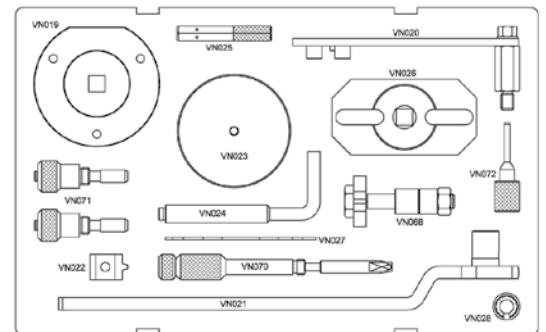

1461/C20G

014610200

2.2 - 2.3 - 3.0 Multijet

1461/C20G			CODE
	New Ducato, Iveco Daily		4HV, F1AE0481D, F1AE0481N, F1CE0481D, F1CE0481F, F1CE0441F, F1CE0481H, F1AE0481R, F1AE0481G, F1AE0481F, F1AE0481H, P8FA, QVFA, QWFA, P8FB, SRFA, PGFA, PGFB, SRFB, SRFC, SRFD, SRFE, P22DTE (4HV), P22DTE (4HU), 4HV (P22DTE), 4HU (P22DTE)
	Transit Van		
	Boxer		
	Jumper		