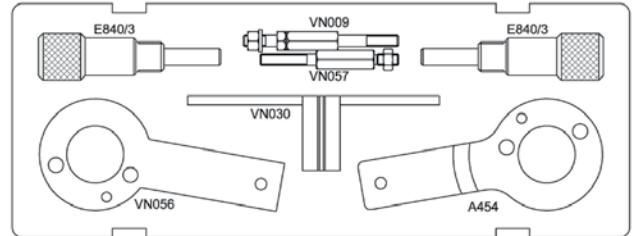

1461/C12G

014610122

1.9 JTD, 1.6 - 1.9 - 2.0 Multijet

1461/C12G			CODE
	145, 146, 147, 156, 159, 166		955A4.000, 350A3.000, 192B4.000, 198A2.000, 350A2.000, 955A3.000, 192A8.000, 198A6.000, 198A3.000, 940A3.000, 188A3.000, 939A2.000, 188B2.000, 323.02, 371.01, 937A2.000, 182B4.000, 182B9.000, 188A2.000, 188A7.000, 192A9.000, 186A6.000, 186A8.000, 192A1.000, 192A3.000, 192B1.000, 192A5.000, 186A9.000, 939A1.000, 199A5.000, 223A7.000, 223B1.000, 192A5.000, 937A5.000, 192B5.000, 182A7.000, 182A8.000, D20AA, 198A5.000, 939B3.000, 939B4.000, 940A4.000, 940A5.000, 940A7.000, 940A8.000, 838A8.000, 839A5.000, 839A6.000, 841C.000, 325.01, 342.02, 362.02, 841G.000, 841H.000, 841P.000, 939A3.000, 185A2.000, 185A6.000, Z19DT, Z19DTH, Z19DTJ, Z19DTL
	Punto, Grande Punto, Brava/Bravo Marea, Weekend, Stilo, Doblo/ Cargo, Multipla		
	Lybra, Thesys		
	Vectra, Zafira, Astra, Insigna, Signum		

1461/C20G

014610200